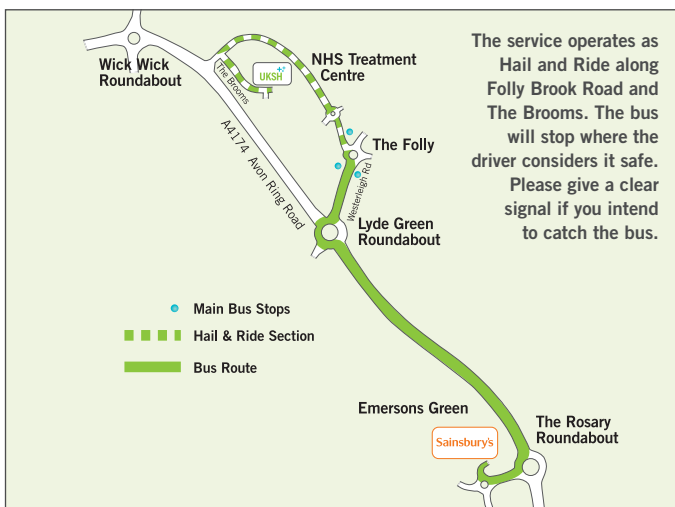

PICK-UP: Emersons Green, Sainsbury's						
0730	0755	0820	0845	0910	0930	0950
Then at these times past each hour				10	30	50
Until	1550	1617	1642	1707	1732	
ARRIVE: Emersons Green NHS Treatment Centre						
0740	0805	0830	0855	0918	0938	0958
Then at these times past each hour				18	38	58
Until	1600	1627	1652	1717	1742	

PICK-UP: Emersons Green NHS Treatment Centre						
0742	0807	0832	0857	0920	0940	
Then at these times past each hour				00	20	40
Until	1540	1605	1630	1655	1720	1745
ARRIVE: Emersons Green, Sainsbury's						
0752	0817	0842	0907	0928	0948	
Then at these times past each hour				08	28	48
Until	1548	1615	1640	1705	1730	1755

There is no service on weekends or Bank Holidays

UKSH MAIN ENQUIRIES

0117 906 1801

Cirencester NHS Treatment Centre | Devizes NHS Treatment Centre
Emersons Green NHS Treatment Centre | Peninsula NHS Treatment Centre
Shepton Mallet NHS Treatment Centre